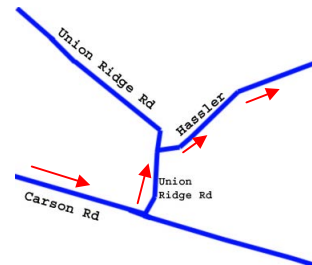

## Mace Road Loop:

### Miles Directions

- 0.0 Start at Bike Path parking lot.
- 1.8 Bike Path ends. Turn left onto Jacquier Rd.
- 2.7 Jacquier Rd ends, turn Right onto Carson Rd.
- 3.5 Turn Left onto Union Ridge Rd. See detail to the right...
- 3.6 Turn Right onto Hassler Rd.
- 4.0 Pass Fruitridge Rd. Continue straight (on Hassler)
- 7.2 Hassler ends. Turn Left on North Canyon
- 9.5 North Canyon Rd ends. Turn Left on Larson Rd.
- 10.8 Larson Rd ends. Turn Left on Cable Rd.
- 11.8 Road splits here... Veer to the Right on Mace. Start short steep climb.
- 12.2 Turn Right on Crystal Springs Rd.
- 13.2 Crystal Springs Rd ends. Turn Right on Pony Express Rd.
- 14.2 Enter town of Camino (food available). Continue straight.
- 19.3 Turn Left onto Jacquier Rd.
- 20.2 Turn Right onto Bike Path
- 22.1 Bike path ends at parking lot.