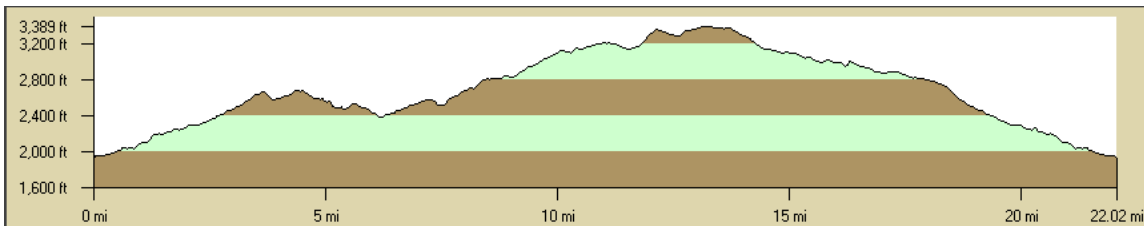

## Mace Road Loop:

### Miles Directions

- 0.0 Start at Bike Path parking lot.
- 1.8 Bike Path ends. Turn left onto Jacquier Rd.
- 2.7 Jacquier Rd ends, turn Right onto Carson Rd.
- 3.5 Turn Left onto Union Ridge Rd. See detail to the right...
- 3.6 Turn Right onto Hassler Rd.
- 4.0 Pass Fruitridge Rd. Continue straight (on Hassler)
- 7.2 Hassler ends. Turn Left on North Canyon
- 9.5 North Canyon Rd ends. Turn Left on Larson Rd.
- 10.8 Larson Rd ends. Turn Left on Cable Rd.
- 11.8 Road splits here... Veer to the Right on Mace. Start short steep climb.
- 12.2 Turn Right on Crystal Springs Rd.
- 13.2 Crystal Springs Rd ends. Turn Right on Pony Express Rd.
- 14.2 Enter town of Camino (food available). Continue straight.
- 19.3 Turn Left onto Jacquier Rd.
- 20.2 Turn Right onto Bike Path
- 22.1 Bike path ends at parking lot.