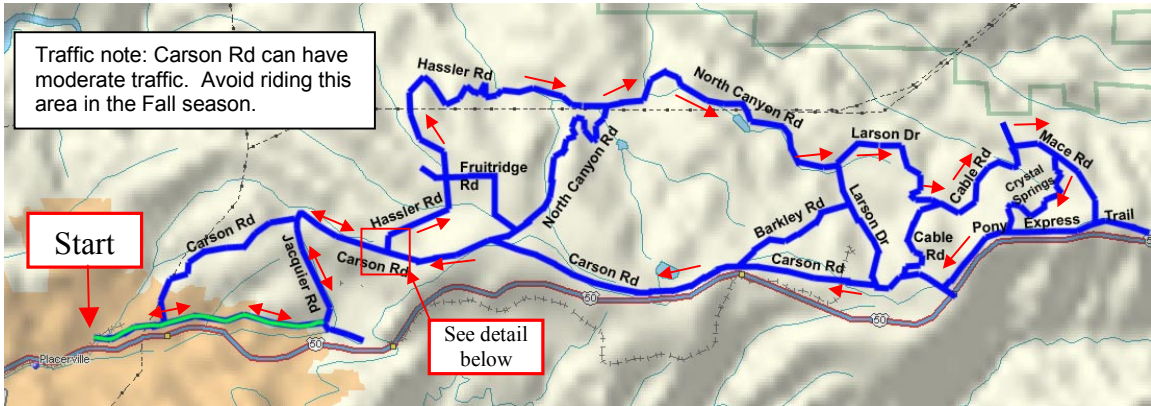

## Mace Road Loop:

### Miles Directions

- 0.0 Start at Bike Path parking lot.
- 1.8 Bike Path ends. Turn left onto Jacquier Rd.
- 2.7 Jacquier Rd ends, turn Right onto Carson Rd.
- 3.5 Turn Left onto Union Ridge Rd. See detail to the right...
- 3.6 Turn Right onto Hassler Rd.
- 4.0 Pass Fruitridge Rd. Continue straight (on Hassler)
- 7.2 Hassler ends. Turn Left on North Canyon
- 9.5 North Canyon Rd ends. Turn Left on Larson Rd.
- 10.8 Larson Rd ends. Turn Left on Cable Rd.
- 11.8 Road splits here... Veer to the Right on Mace. Start short steep climb.
- 12.2 Turn Right on Crystal Springs Rd.
- 13.2 Crystal Springs Rd ends. Turn Right on Pony Express Rd.
- 14.2 Enter town of Camino (food available). Continue straight.
- 19.3 Turn Left onto Jacquier Rd.
- 20.2 Turn Right onto Bike Path
- 22.1 Bike path ends at parking lot.

**Disclaimer:** This map is for informational purposes only. No liability is assumed – please check locally for latest riding conditions. Detours, weather conditions, traffic densities vary constantly. Please be cautious when riding, wear a bicycle helmet and obey all traffic laws.