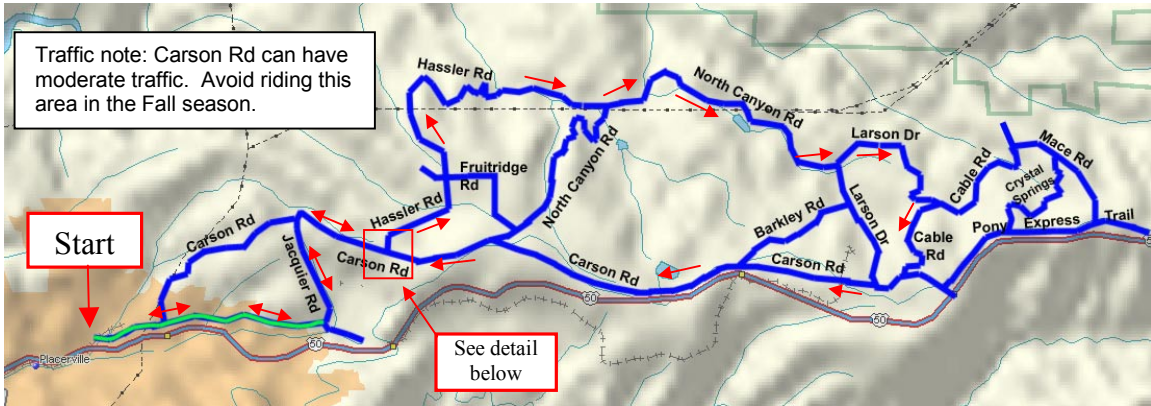

Cable Road Loop:

Miles Directions

- 0.0 Start at Bike Path parking lot.
- 1.8 Bike Path ends. Turn left onto Jacquier Rd.
- 2.7 Jacquier Rd ends, turn Right onto Carson Rd.
- 3.5 Turn Left onto Union Ridge Rd. See detail to right...
- 3.6 Turn Right onto Hassler Rd.
- 4.0 Pass Fruitridge Rd. Continue straight (on Hassler)
- 7.2 Hassler ends. Turn Left on North Canyon
- 9.5 North Canyon Rd ends. Turn Left on Larson Rd.
- 10.9 Larson Rd ends. Turn Right on Cable Rd.
- 11.6 Cable Rd ends. Turn Right on Carson Rd.
- 11.8 Enter town of Camino (food available). Continue straight.
- 16.8 Turn Left onto Jacquier Rd.
- 17.7 Turn Right onto Bike Path
- 19.5 Bike path ends at parking lot.

Disclaimer: This map is for informational purposes only. No liability is assumed – please check locally for latest riding conditions. Detours, weather conditions, traffic densities vary constantly. Please be cautious when riding, wear a bicycle helmet and obey all traffic laws.