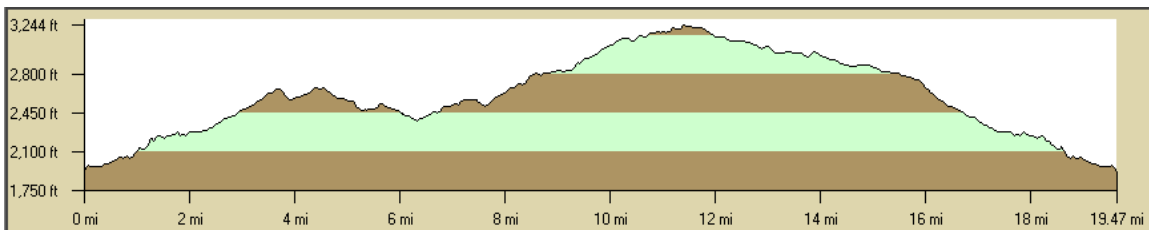

Cable Road Loop:

Miles Directions

- 0.0 Start at Bike Path parking lot.
- 1.8 Bike Path ends. Turn left onto Jacquier Rd.
- 2.7 Jacquier Rd ends, turn Right onto Carson Rd.
- 3.5 Turn Left onto Union Ridge Rd. See detail to right...
- 3.6 Turn Right onto Hassler Rd.
- 4.0 Pass Fruitridge Rd. Continue straight (on Hassler)
- 7.2 Hassler ends. Turn Left on North Canyon
- 9.5 North Canyon Rd ends. Turn Left on Larson Rd.
- 10.9 Larson Rd ends. Turn Right on Cable Rd.
- 11.6 Cable Rd ends. Turn Right on Carson Rd.
- 11.8 Enter town of Camino (food available). Continue straight.
- 16.8 Turn Left onto Jacquier Rd.
- 17.7 Turn Right onto Bike Path
- 19.5 Bike path ends at parking lot.

Disclaimer: This map is for informational purposes only. No liability is assumed – please check locally for latest riding conditions. Detours, weather conditions, traffic densities vary constantly. Please be cautious when riding, wear a bicycle helmet and obey all traffic laws.