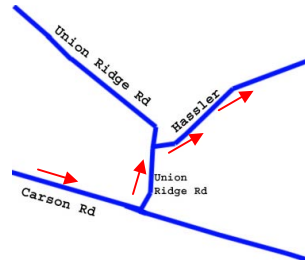

Cable Road Loop:

Miles Directions

- 0.0 Start at Bike Path parking lot.
- 1.8 Bike Path ends. Turn left onto Jacquier Rd.
- 2.7 Jacquier Rd ends, turn Right onto Carson Rd.
- 3.5 Turn Left onto Union Ridge Rd. See detail to right...
- 3.6 Turn Right onto Hassler Rd.
- 4.0 Pass Fruitridge Rd. Continue straight (on Hassler)
- 7.2 Hassler ends. Turn Left on North Canyon
- 9.5 North Canyon Rd ends. Turn Left on Larson Rd.
- 10.9 Larson Rd ends. Turn Right on Cable Rd.
- 11.6 Cable Rd ends. Turn Right on Carson Rd.
- 11.8 Enter town of Camino (food available). Continue straight.
- 16.8 Turn Left onto Jacquier Rd.
- 17.7 Turn Right onto Bike Path
- 19.5 Bike path ends at parking lot.

Disclaimer: This map is for informational purposes only. No liability is assumed – please check locally for latest riding conditions. Detours, weather conditions, traffic densities vary constantly. Please be cautious when riding, wear a bicycle helmet and obey all traffic laws.