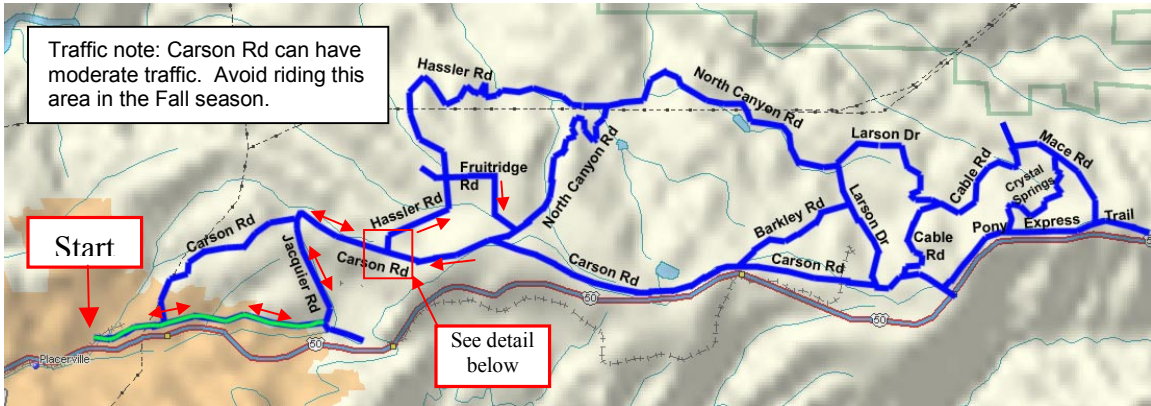

## Fruitridge Loop:

### Miles Directions

- 0.0 Start at Bike Path parking lot.
- 1.8 Bike Path ends. Turn left onto Jacquier Rd.
- 2.7 Jacquier Rd ends, turn Right onto Carson Rd.
- 3.5 Turn Left onto Union Ridge Rd. See detail to the right...
- 3.6 Turn Right onto Hassler Rd.
- 4.4 Turn Right onto Fruitridge Rd.
- 5.3 Fruitridge Rd ends. Turn Right on North Canyon
- 7.2 Turn Left onto Jacquier Rd.
- 8.1 Turn Right onto Bike Path
- 9.9 Bike path ends at parking lot.

**Disclaimer:** This map is for informational purposes only. No liability is assumed – please check locally for latest riding conditions. Detours, weather conditions, traffic densities vary constantly. Please be cautious when riding, wear a bicycle helmet and obey all traffic laws.