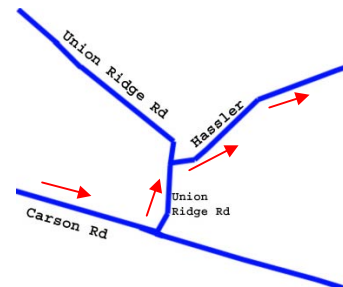

## Fruitridge Loop:

### Miles Directions

- 0.0 Start at Bike Path parking lot.
- 1.8 Bike Path ends. Turn left onto Jacquier Rd.
- 2.7 Jacquier Rd ends, turn Right onto Carson Rd.
- 3.5 Turn Left onto Union Ridge Rd. See detail to the right...
- 3.6 Turn Right onto Hassler Rd.
- 4.4 Turn Right onto Fruitridge Rd.
- 5.3 Fruitridge Rd ends. Turn Right on North Canyon
- 7.2 Turn Left onto Jacquier Rd.
- 8.1 Turn Right onto Bike Path
- 9.9 Bike path ends at parking lot.