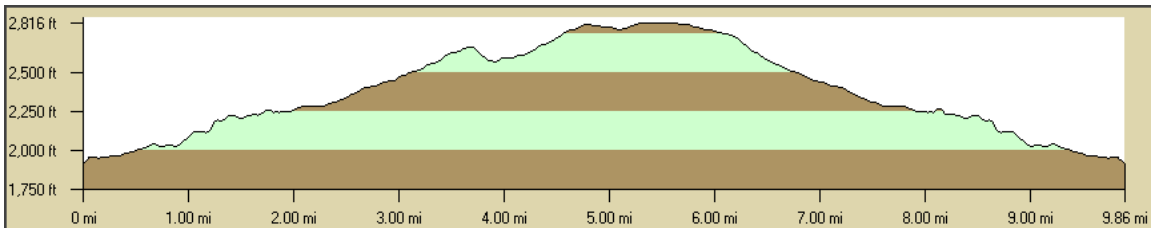

## Fruitridge Loop:

### Miles Directions

- 0.0 Start at Bike Path parking lot.
- 1.8 Bike Path ends. Turn left onto Jacquier Rd.
- 2.7 Jacquier Rd ends, turn Right onto Carson Rd.
- 3.5 Turn Left onto Union Ridge Rd. See detail to the right...
- 3.6 Turn Right onto Hassler Rd.
- 4.4 Turn Right onto Fruitridge Rd.
- 5.3 Fruitridge Rd ends. Turn Right on North Canyon
- 7.2 Turn Left onto Jacquier Rd.
- 8.1 Turn Right onto Bike Path
- 9.9 Bike path ends at parking lot.