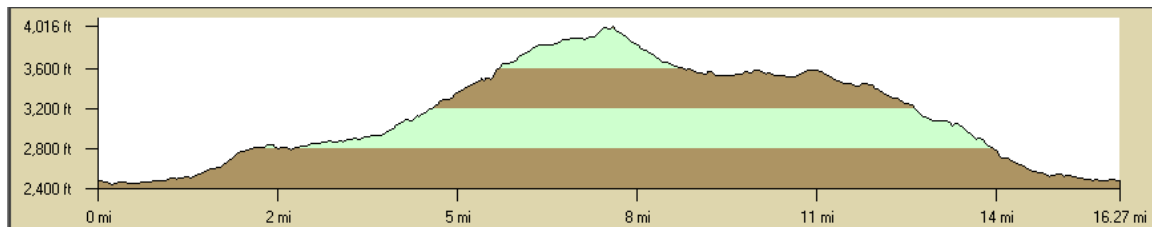

## Starks Grade Loop

Miles	Directions
0.0	Start at corner of E16 and Pleasant Valley Rd. Head West on Pleasant Valley Rd.
1.0	Turn Right on Newtown Rd.
1.4	Turn Right on Starks Grade Rd.
8.2	Starks Grade ends. Turn Right on Sly Park Rd.
9.6	Pass Sly Park entrance.
16.2	Ride ends at Pleasant Valley and E16 Highway.

**Disclaimer:** This map is for informational purposes only. No liability is assumed – please check locally for latest riding conditions. Detours, weather conditions, traffic densities vary constantly. Please be cautious when riding, wear a bicycle helmet and obey all traffic laws.