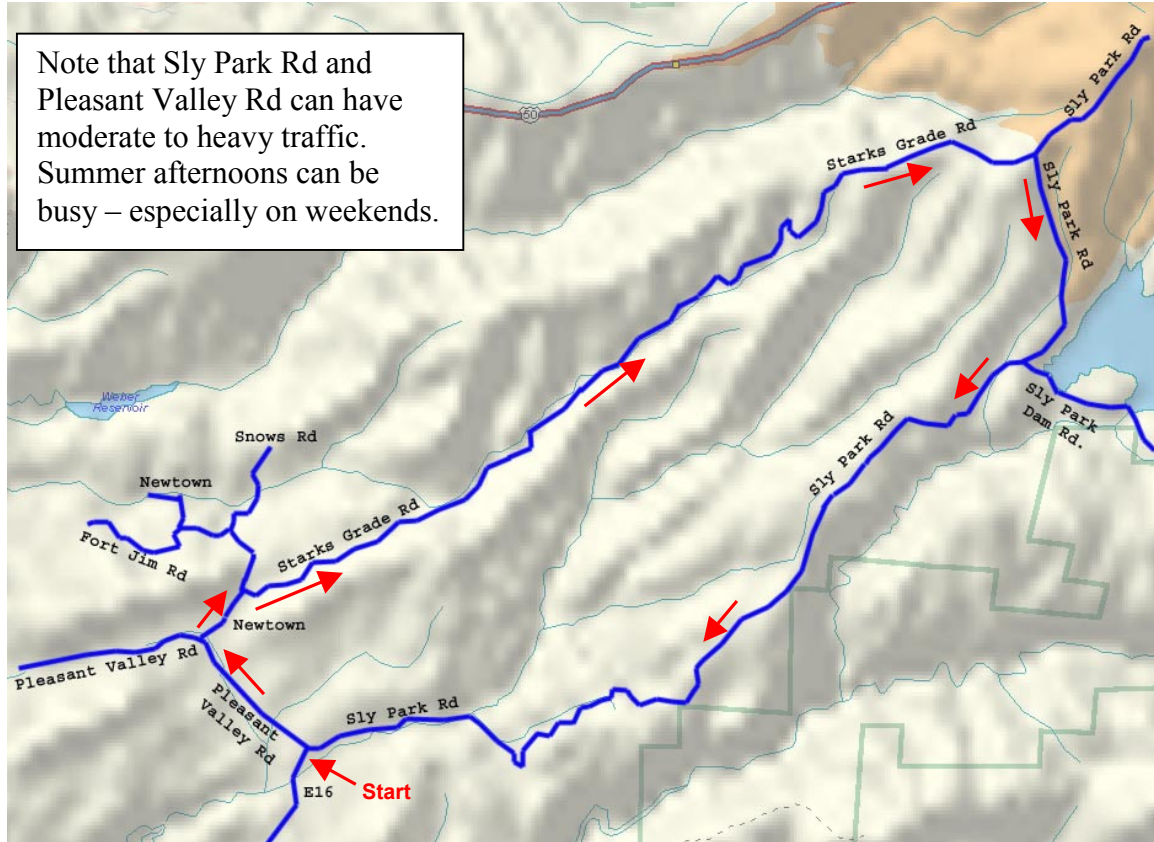

## Starks Grade Loop

Miles	Directions
0.0	Start at corner of E16 and Pleasant Valley Rd. Head West on Pleasant Valley Rd.
1.0	Turn Right on Newtown Rd.
1.4	Turn Right on Starks Grade Rd.
8.2	Starks Grade ends. Turn Right on Sly Park Rd.
9.6	Pass Sly Park entrance.
16.2	Ride ends at Pleasant Valley and E16 Highway.

**Disclaimer:** This map is for informational purposes only. No liability is assumed – please check locally for latest riding conditions. Detours, weather conditions, traffic densities vary constantly. Please be cautious when riding, wear a bicycle helmet and obey all traffic laws.