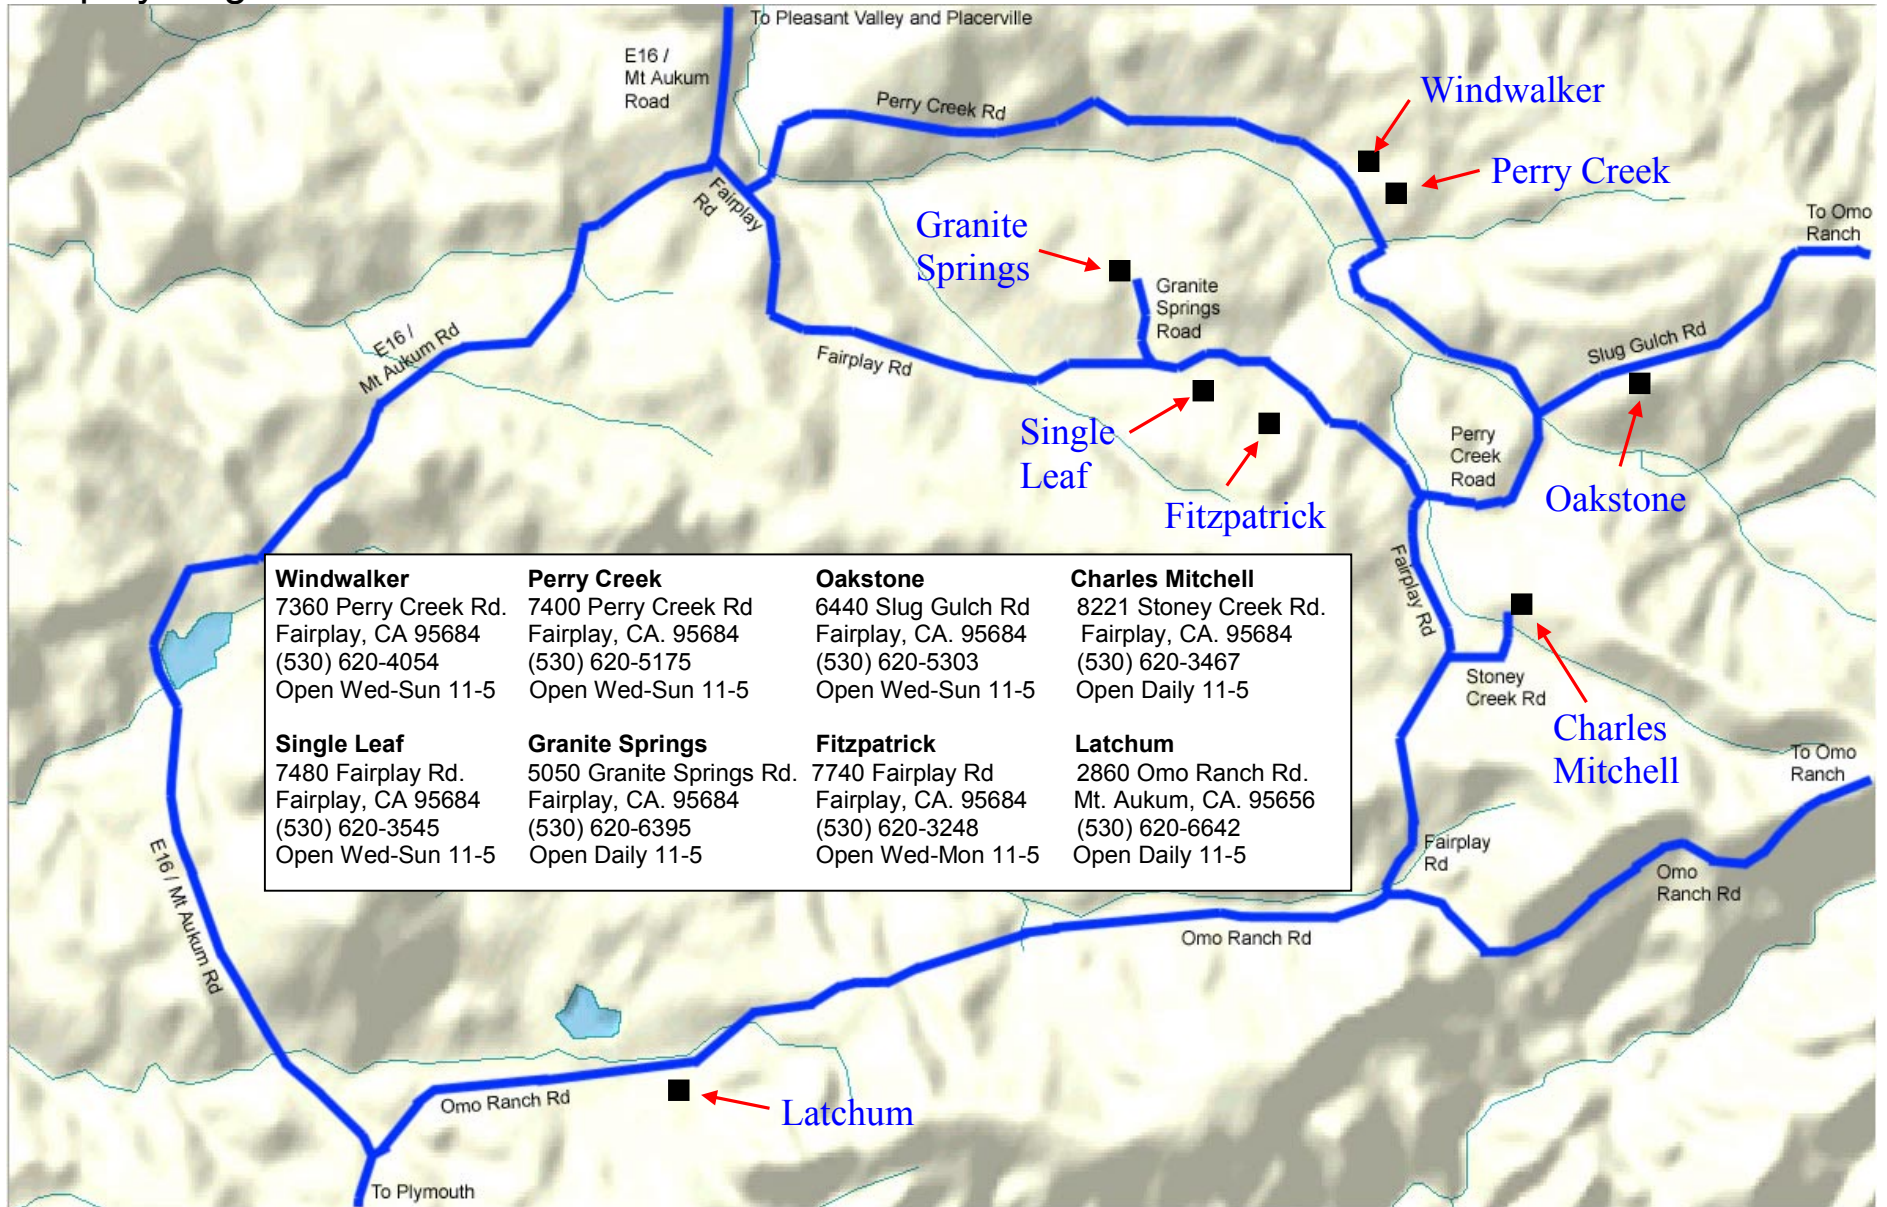

## Fairplay Region Wineries:

Information courtesy of El Dorado Winery Association

Map designed by: [www.beautifulvista.com](http://www.beautifulvista.com)

Notes: 1). All wineries closed on major holidays (Christmas, Thanksgiving, New Years). Call ahead for other holidays. If your party has more than 10 people, please call winery ahead to give them a chance to prepare. 2). Please be responsible when wine tasting. A good idea is to have a designated driver. 3). This map is for informational purposes only - no liability is assumed.