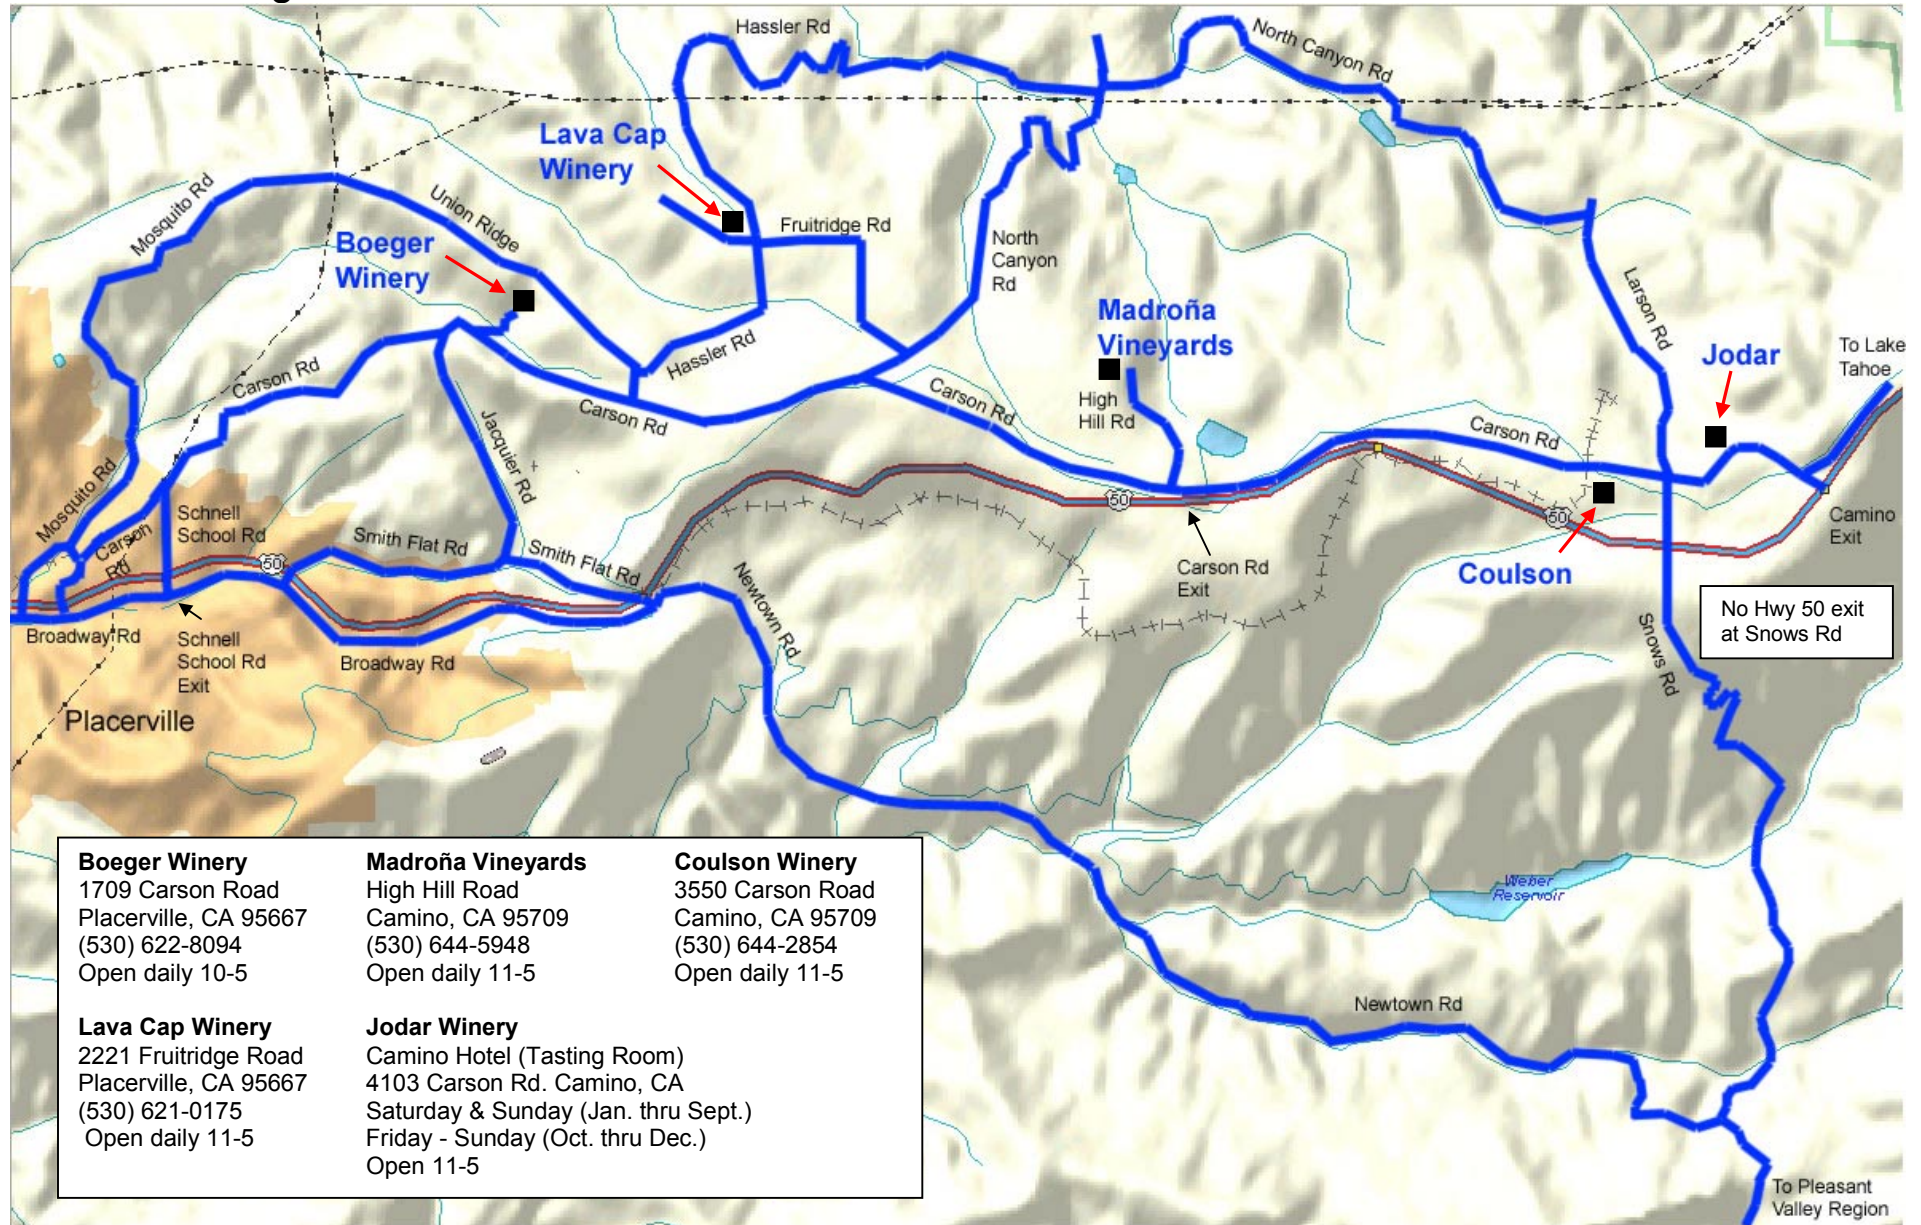

Placerville Region Wineries:

Information courtesy of El Dorado Winery Association

Map designed by: www.beautifulvista.com

Notes: 1). All wineries closed on major holidays (Christmas, Thanksgiving, New Years). Call ahead for other holidays. If your party has more than 10 people, please call winery ahead to give them a chance to prepare. 2). Please be responsible when wine tasting. A good idea is to have a designated driver. 3). This map is for informational purposes only - no liability is assumed.