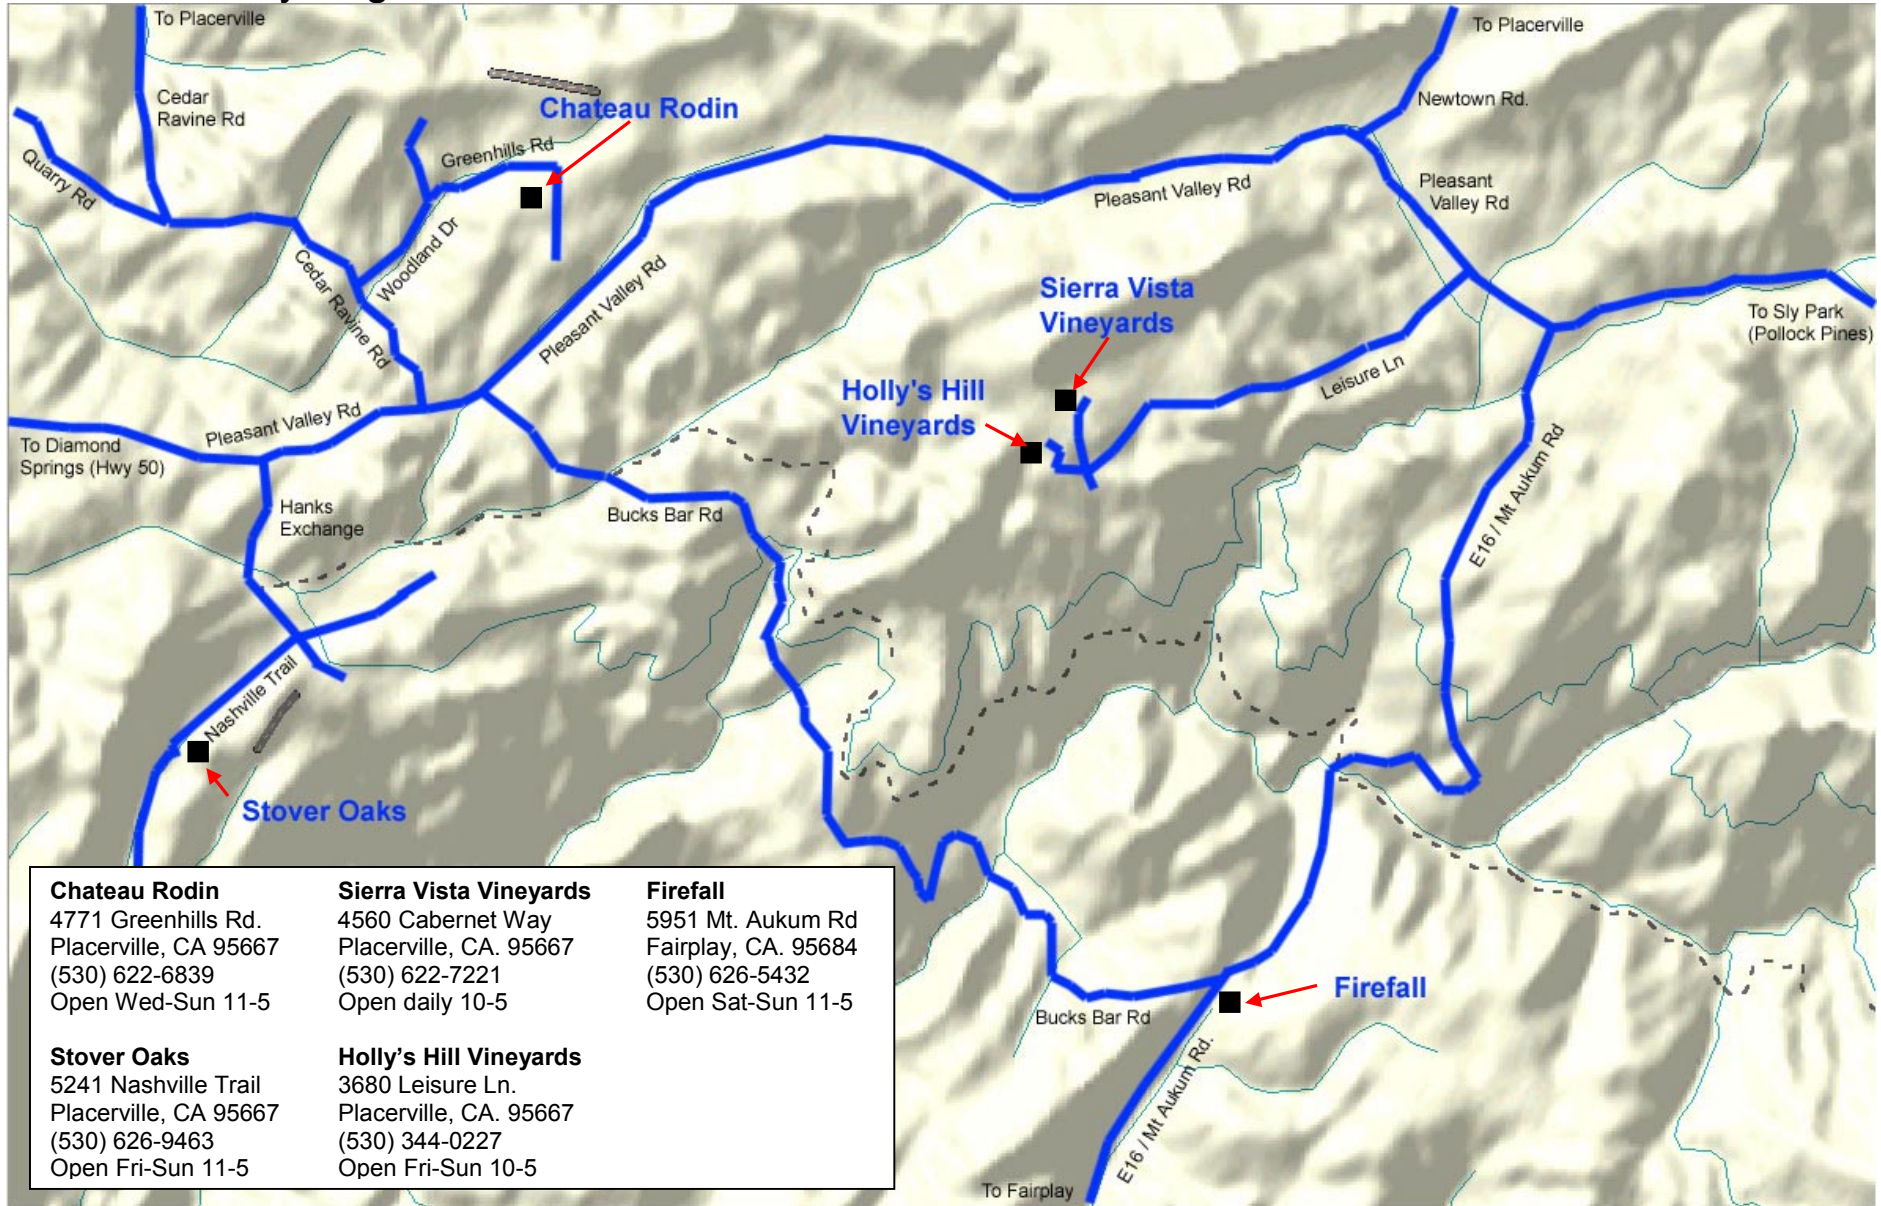

Pleasant Valley Region Wineries:

Information courtesy of El Dorado Winery Association

Map designed by: www.beautifulvista.com

Notes: 1). All wineries closed on major holidays (Christmas, Thanksgiving, New Years). Call ahead for other holidays. If your party has more than 10 people, please call winery ahead to give them a chance to prepare. 2). Please be responsible when wine tasting. A good idea is to have a designated driver. 3). This map is for informational purposes only - no liability is assumed.